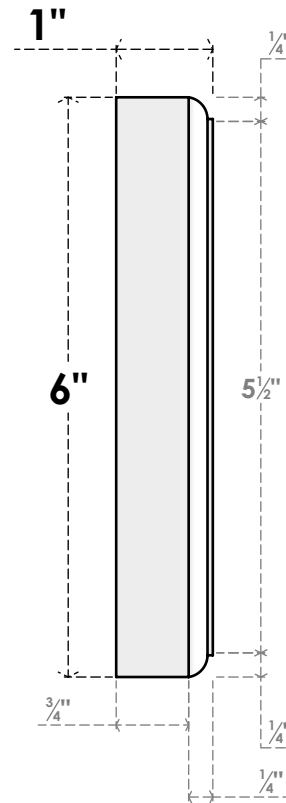

ROSP060X060X100SDG08

6"W X 6"H X 1"P STANDARD SEDGWICK STAR ROSETTE WITH ROUNDED EDGE, ARCHITECTURAL GRADE PVC

FRONT

SIDE

EKENA MILLWORK
2300 WEST MAIN ST.
CLARKSVILLE, TX 75426
TOLL FREE: 866-607-0453
WWW.EKENAMILLWORK.COM

NOTES

1. INSTALLATION TO BE COMPLETED IN ACCORDANCE WITH MANUFACTURER'S SPECIFICATIONS.
2. DRAWING MAY NOT BE TO SCALE
3. THIS DRAWING IS INTENDED FOR DESIGN AND PLANNING PURPOSES ONLY.
4. ALL INFORMATION CONTAINED HEREIN WAS CURRENT AT THE TIME OF DEVELOPMENT BUT MUST BE REVIEWED AND APPROVED BY THE PRODUCT MANUFACTURER TO BE CONSIDERED ACCURATE.
5. ARCHITECTURAL GRADE PVC PRODUCTS ARE MADE FROM EXPANDED CELLULAR PVC AND COME NATURALLY WHITE BUT MAY BE PAINTED