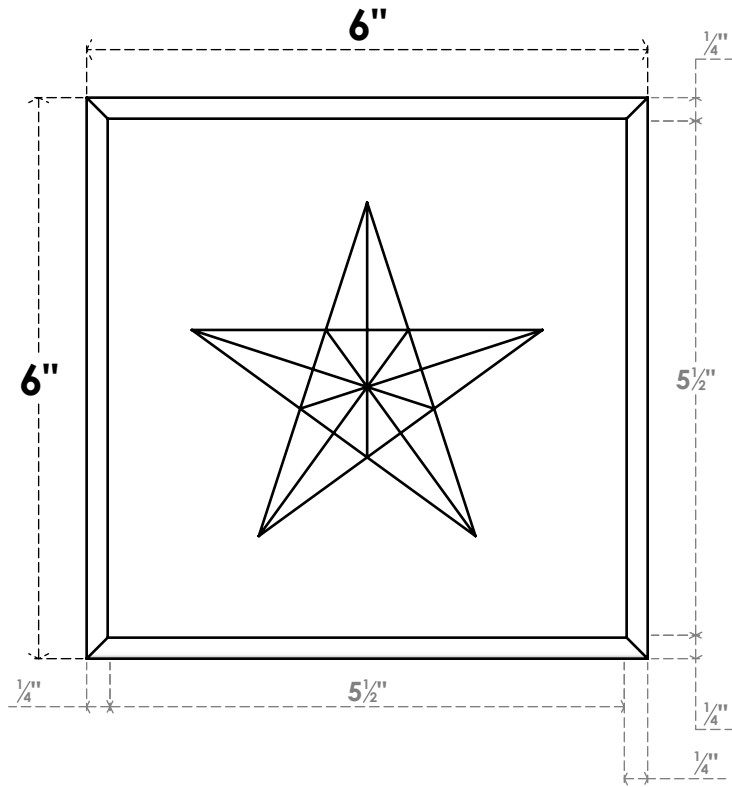

ROSP060X060X100SDG08

6"W X 6"H X 1"P STANDARD SEDGWICK STAR ROSETTE WITH ROUNDED EDGE, ARCHITECTURAL GRADE PVC

FRONT

SIDE

EKENA MILLWORK
2300 WEST MAIN ST.
CLARKSVILLE, TX 75426
TOLL FREE: 866-607-0453
WWW.EKENAMILLWORK.COM